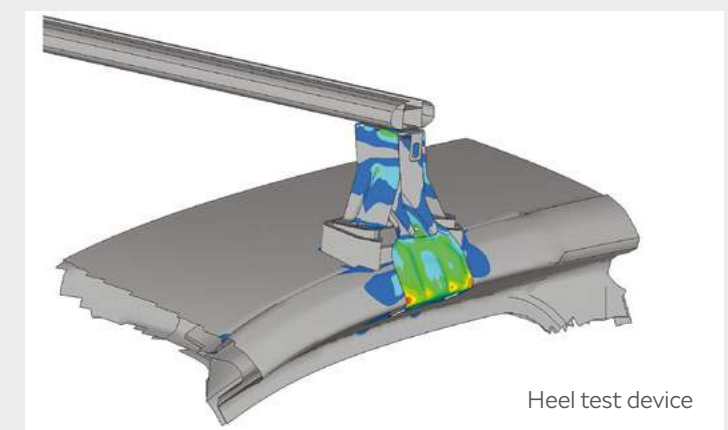

TRANSPORT

Maximising space has always been the ŠKODA way. It's why our designers have created a host of accessories to complement the KAROQ's exceptional boot space, including bike racks, roof boxes and tow bars. Everything you need in fact to make summer and winter breaks a breeze.

Heel test device

DELIVERING UNDER PRESSURE

The thought of your luggage or bikes going on a trip of their own is completely unthinkable. That's why our racks undergo a number of demanding tests, from corrosion resistance to loading capacity and durability. They're also subjected to simulated crash conditions, where a rack loaded with 90kg must remain on the car body under a force of approximately 12G.