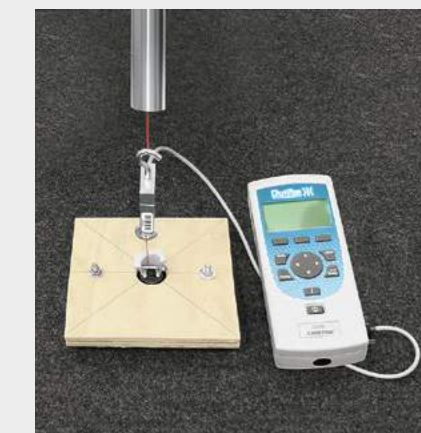

Testing of fixing element strength